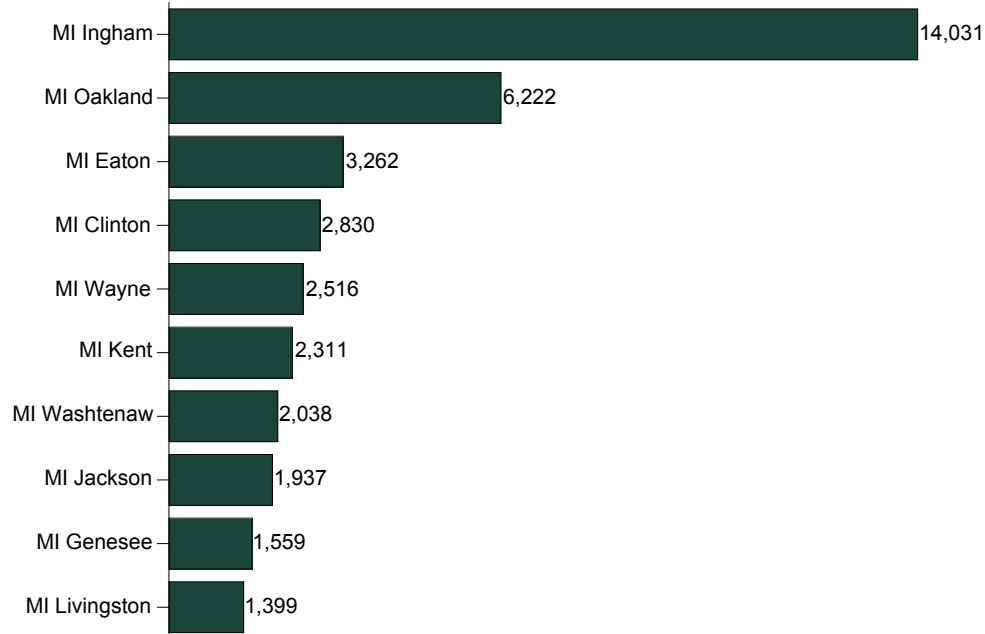

MSU Donor Counts

Fiscal Year: 2020
As of Jul 30, 2020 (Dollars Received)

Donors in Michigan: 51K

Top Ten Michigan Counties

Michigan Counties

MI Alcona	21	MI Alpena	48	MI Baraga	10	MI Benzie	93
MI Alger	25	MI Antrim	103	MI Barry	340	MI Berrien	331
MI Allegan	216	MI Arenac	26	MI Bay	261	MI Branch	272

CONFIDENTIALITY This report is strictly confidential and is to be used exclusively by representatives of Michigan State University. Under no circumstances should this report or information contained therein be distributed, reprinted or reproduced in any form without the written consent of the university.