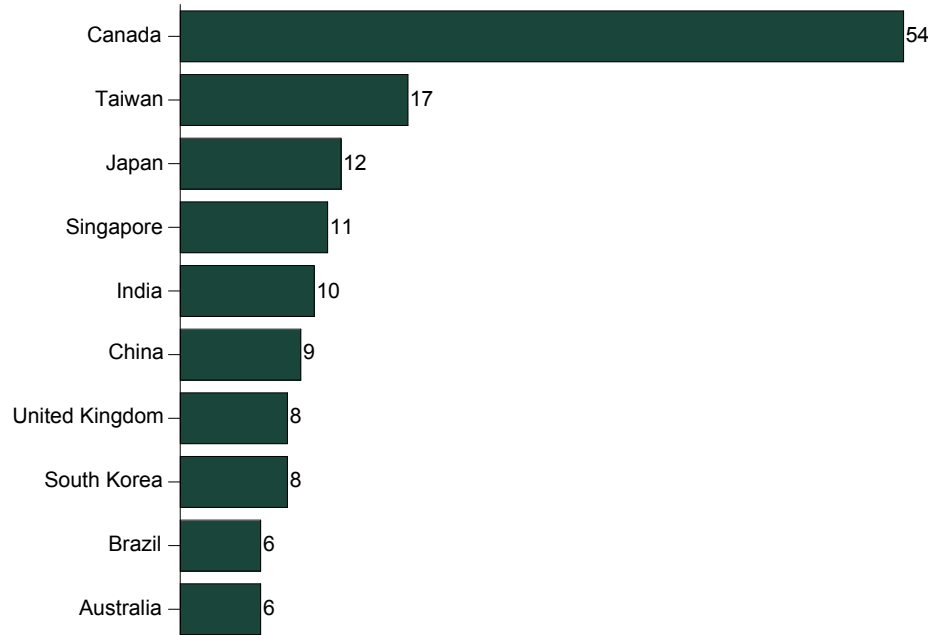

MSU Donor Counts

Fiscal Year: 2020
As of Jul 30, 2020 (Dollars Received)

Donors in Foreign Countries: 195

Top Ten Foreign Countries

Foreign Countries							
Australia	6	Brazil	6	China	9	France	5
Belgium	1	Canada	54	Cote D'Ivoire	1	Germany	2

CONFIDENTIALITY This report is strictly confidential and is to be used exclusively by representatives of Michigan State University. Under no circumstances should this report or information contained therein be distributed, reprinted or reproduced in any form without the written consent of the university.