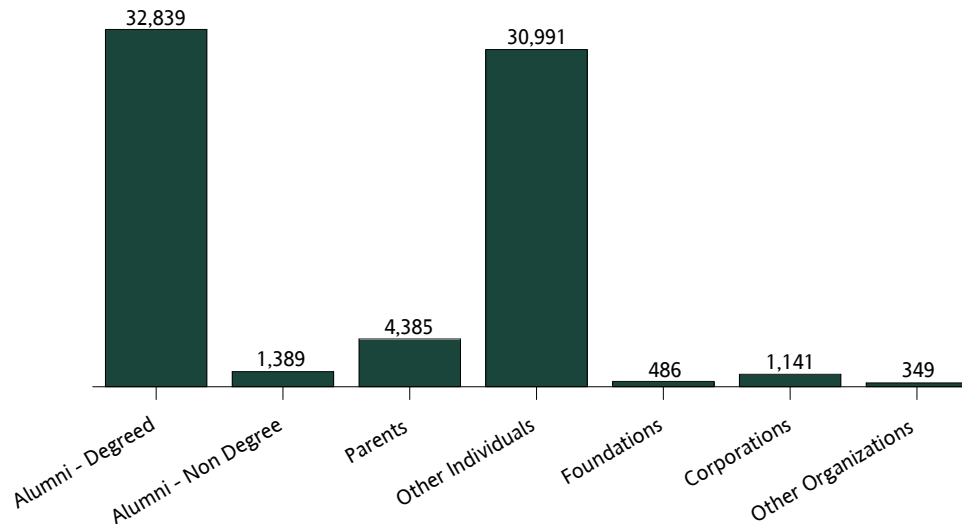

## MSU Donor Counts

Fiscal Year: 2020  
As of Jul 30, 2020 (Dollars Received)

### Donors: 72K

Alumni - Degreed	32,839	Domestic	70,068	Female	36,713
Alumni - Non Degree	1,389	Foreign	195	Male	32,637
Parents	4,385	Other	1,317	Non-binary	2
Other Individuals	30,991			Unknown	2,228
Foundations	486				
Corporations	1,141				
Other Organizations	349				