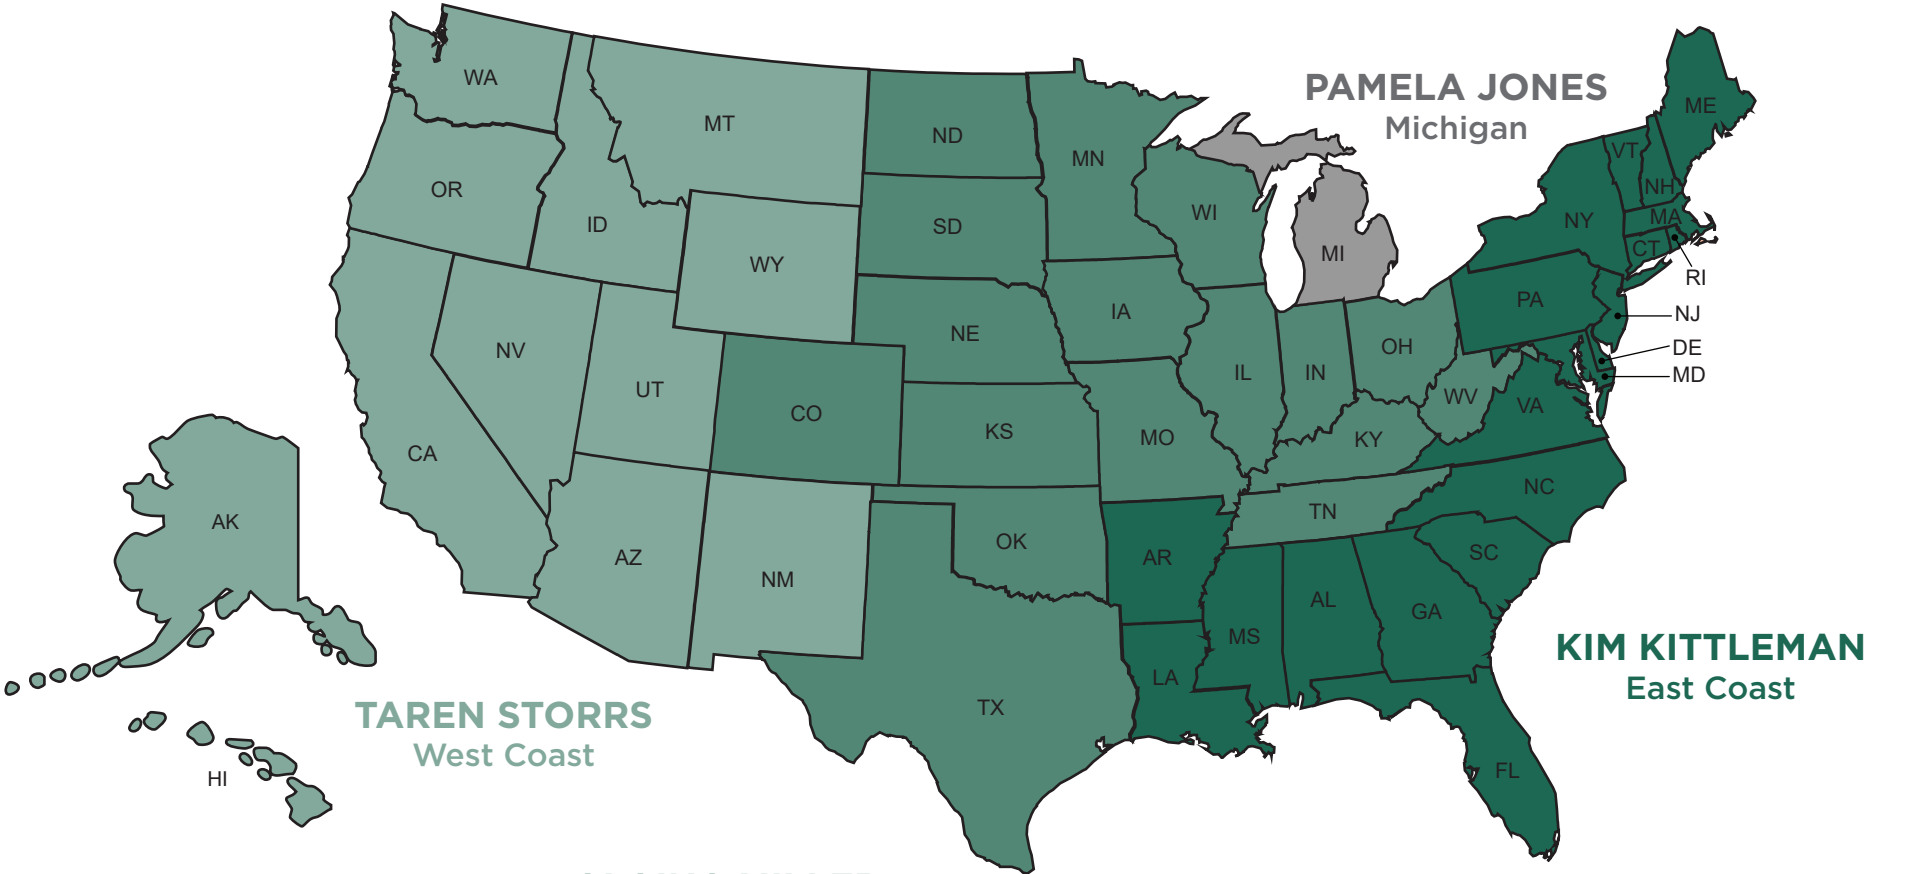

MSU ALUMNI ASSOCIATION

REGION ASSIGNMENTS for ENGAGEMENT DIRECTORS

TAREN STORRS
West Coast

ALAINA MILLER
Midwest & Rocky Mountain

PAMELA JONES
Michigan

KIM KITTLEMAN
East Coast

DAN DIMAGGIO
Students & Campus Partners

LISA PARKER
Alumni Interest Groups
(Entire United States)

CHRIS SELL
Entrepreneurs
(Entire United States)