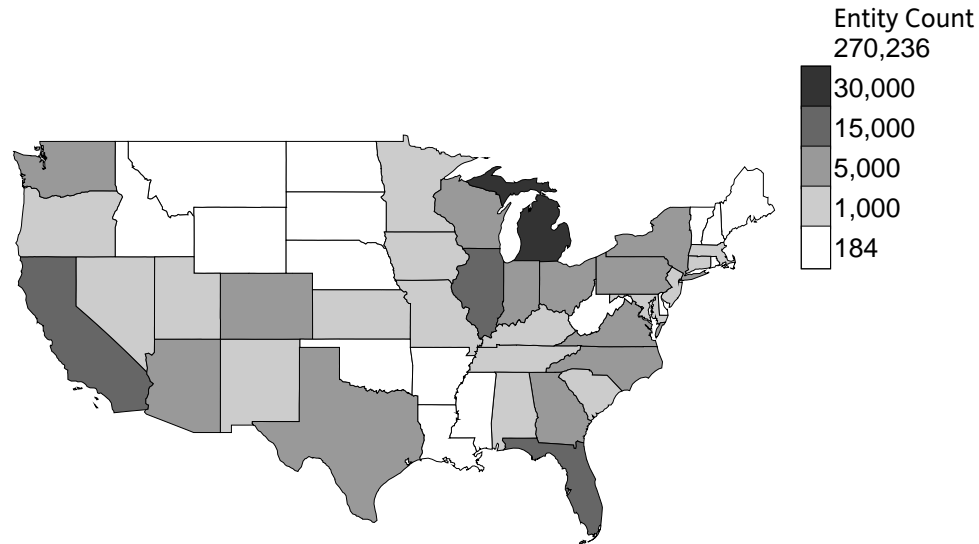

B13 - MSU Alumni Counts for External Reporting

As of Aug 4, 2020

Living Degreed Alumni in the United States: 478K

US Regions					
Midwest U.S. Region		Rocky Mountain U.S. Region		Western States U.S. Region	
Illinois	21,285	Arkansas	692	Alaska	621
Indiana	6,078	Colorado	8,348	Arizona	6,901
Iowa	1,365	Idaho	846	California	23,021

Note: MSU Alumni Counts include individuals who have obtained a degree from Michigan State University.

CONFIDENTIALITY This report is strictly confidential and is to be used exclusively by representatives of Michigan State University. Under no circumstances should this report or information contained therein be distributed, reprinted or reproduced in any form without the written consent of the university.