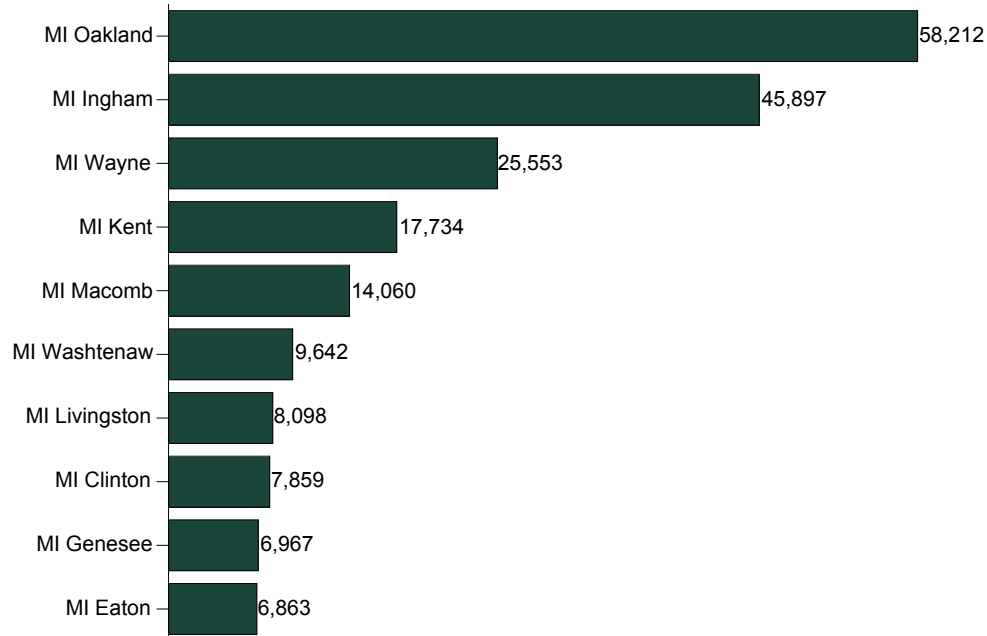

B13 - MSU Alumni Counts for External Reporting

As of Aug 4, 2020

Living Degreed Alumni in Michigan: 270K

Top Ten Michigan Counties

Michigan Counties

MI Alcona	197	MI Alpena	473	MI Baraga	42	MI Benzie	606	MI Calhoun	2,467
MI Alger	113	MI Antrim	789	MI Barry	1,170	MI Berrien	2,580	MI Cass	477
MI Allegan	1,482	MI Arenac	141	MI Bay	1,639	MI Branch	496	MI Charlevoix	917

Note: MSU Alumni Counts include individuals who have obtained a degree from Michigan State University.

CONFIDENTIALITY This report is strictly confidential and is to be used exclusively by representatives of Michigan State University. Under no circumstances should this report or
CLAUSE: information contained therein be distributed, reprinted or reproduced in any form without the written consent of the university.