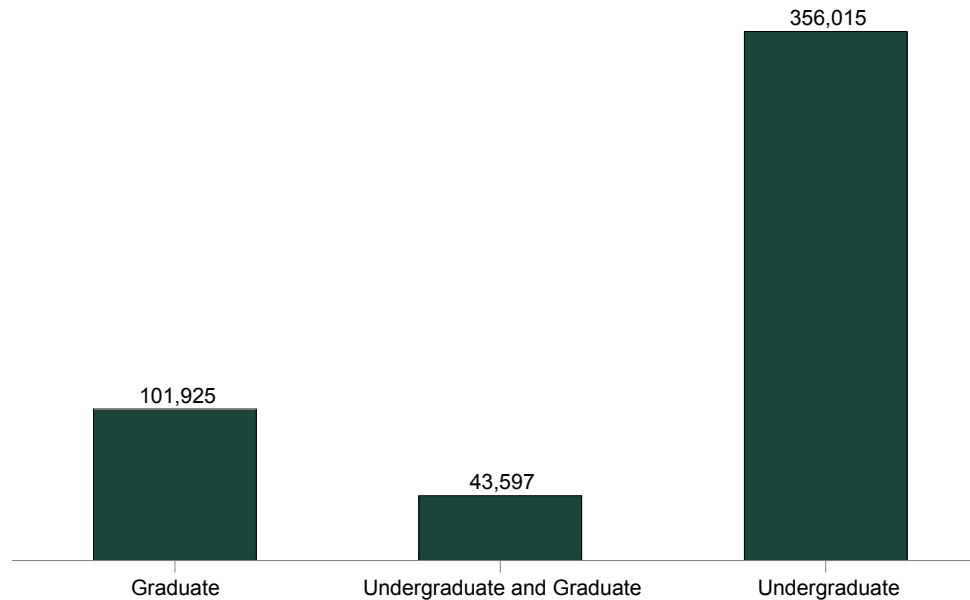

B13 - MSU Alumni Counts for External Reporting

As of Aug 4, 2020

Living Degreed Alumni: 502K

MSU Alum	501,537	Domestic	477,818	Female	251,248
		Foreign	11,717	Male	250,288
		Other	12,002	Non-binary	1

Alumni Counts by Degree Level

Note: MSU Alumni Counts include individuals who have obtained a degree from Michigan State University.

CONFIDENTIALITY This report is strictly confidential and is to be used exclusively by representatives of Michigan State University. Under no circumstances should this report or information contained therein be distributed, reprinted or reproduced in any form without the written consent of the university.