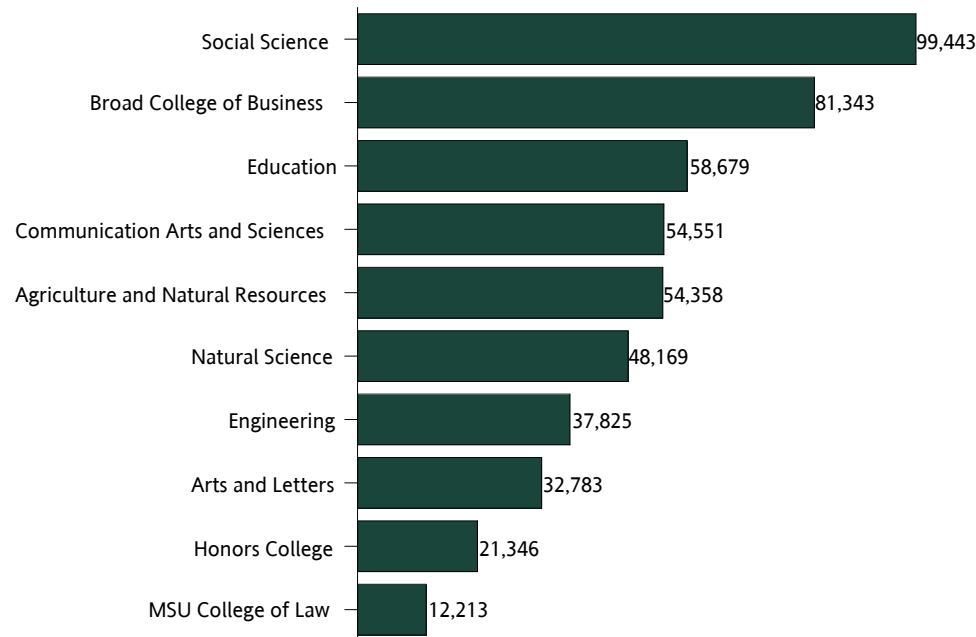

B13 - MSU Alumni Counts for External Reporting

As of Aug 4, 2020

Living Degreed Alumni by Unit

Top Ten Units

Living Degreed Alumni Counts by Unit

Agriculture and Natural Resources	54,358	Broad College of Business	81,343	Education	58,679
Arts and Letters	32,783	Communication Arts and Sciences	54,551	Engineering	37,825

Note: MSU Alumni Counts include individuals who have obtained a degree from Michigan State University.

CONFIDENTIALITY This report is strictly confidential and is to be used exclusively by representatives of Michigan State University. Under no circumstances should this report or information contained therein be distributed, reprinted or reproduced in any form without the written consent of the university.