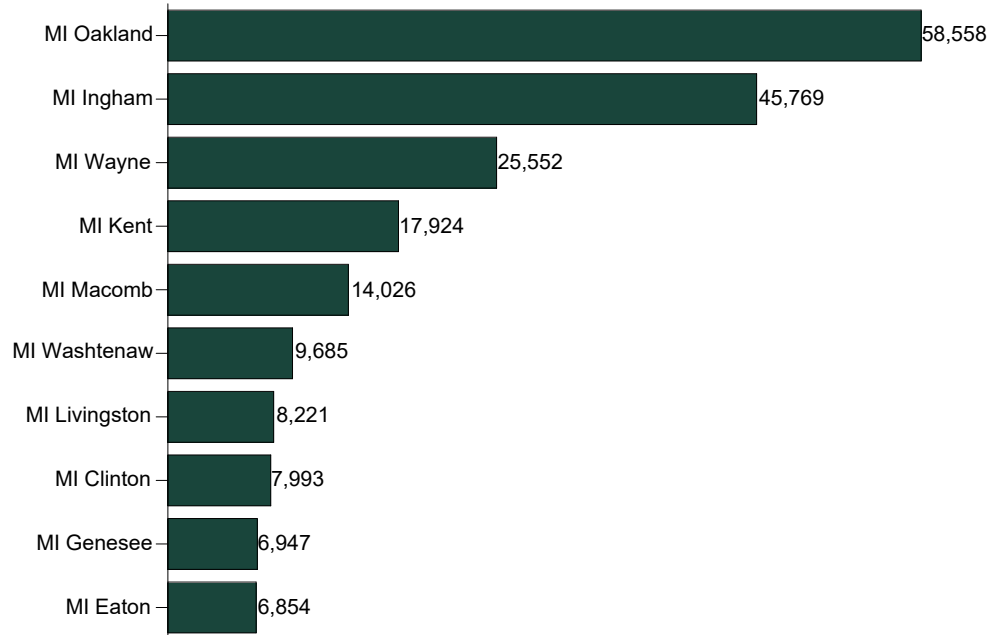

B13 - MSU Alumni Counts for External Reporting

As of Apr 7, 2021

Living Degreed Alumni in Michigan: 272K

Top Ten Michigan Counties

Michigan Counties

MI Alcona	205	MI Alpena	488	MI Baraga	41	MI Benzie	613	MI Calhoun	2,450
MI Alger	109	MI Antrim	841	MI Barry	1,177	MI Berrien	2,613	MI Cass	485
MI Allegan	1,532	MI Arenac	152	MI Bay	1,641	MI Branch	493	MI Charlevoix	954

Note: MSU Alumni Counts include individuals who have obtained a degree from Michigan State University.

CONFIDENTIALITY This report is strictly confidential and is to be used exclusively by representatives of Michigan State University. Under no circumstances should this report or **CLAUSE:** information contained therein be distributed, reprinted or reproduced in any form without the written consent of the university.