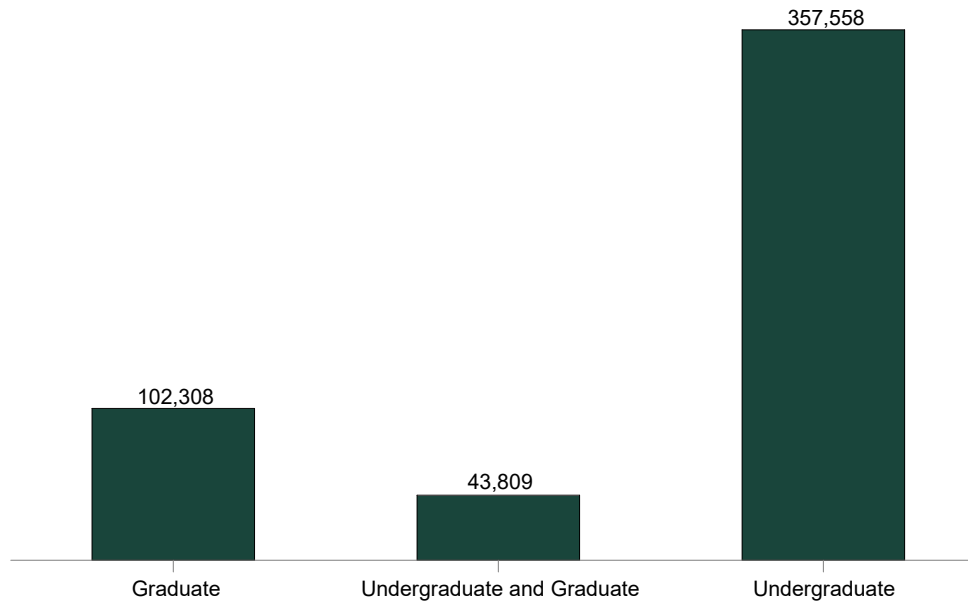

B13 - MSU Alumni Counts for External Reporting

As of Apr 7, 2021

Living Degreed Alumni: 504K

MSU Alum	503,675	Domestic	482,656	Female	252,676
		Foreign	11,810	Male	250,994
		Other	9,209	Non-binary	4
				Unknown	1

Alumni Counts by Degree Level

Note: MSU Alumni Counts include individuals who have obtained a degree from Michigan State University.

CONFIDENTIALITY This report is strictly confidential and is to be used exclusively by representatives of Michigan State University. Under no circumstances should this report or information contained therein be distributed, reprinted or reproduced in any form without the written consent of the university.