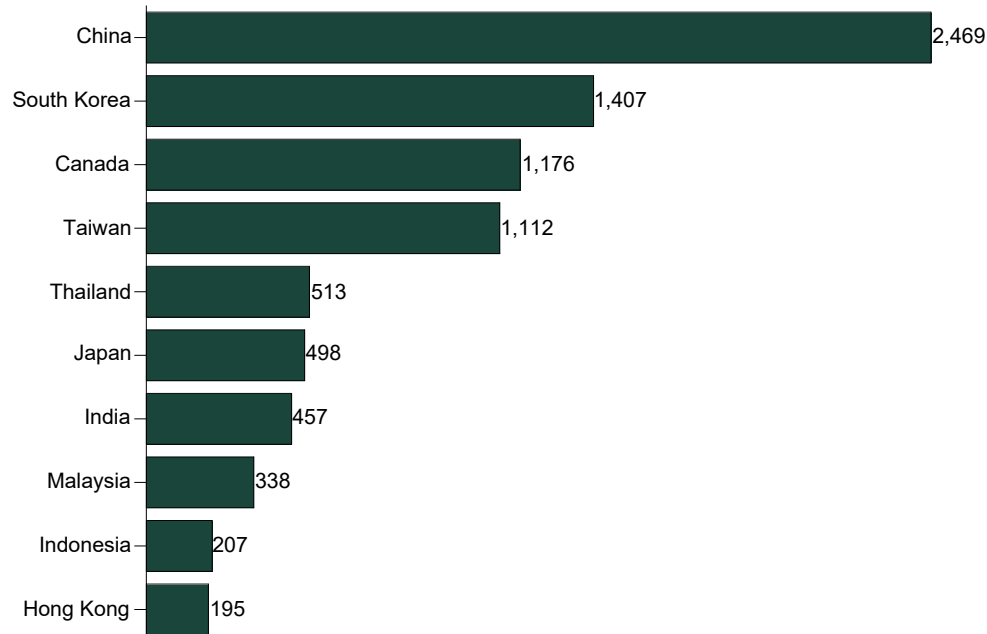

B13 - MSU Alumni Counts for External Reporting

As of Apr 7, 2021

Living Degreed Alumni in Foreign Countries: 12K

Top Ten Foreign Countries

Foreign Countries

Afghanistan	2	Algeria	2	Argentina	30	Australia	116
Albania	2	Antigua and Barbuda	1	Aruba	2	Austria	18

Note: MSU Alumni Counts include individuals who have obtained a degree from Michigan State University.

CONFIDENTIALITY This report is strictly confidential and is to be used exclusively by representatives of Michigan State University. Under no circumstances should this report or information contained therein be distributed, reprinted or reproduced in any form without the written consent of the university.