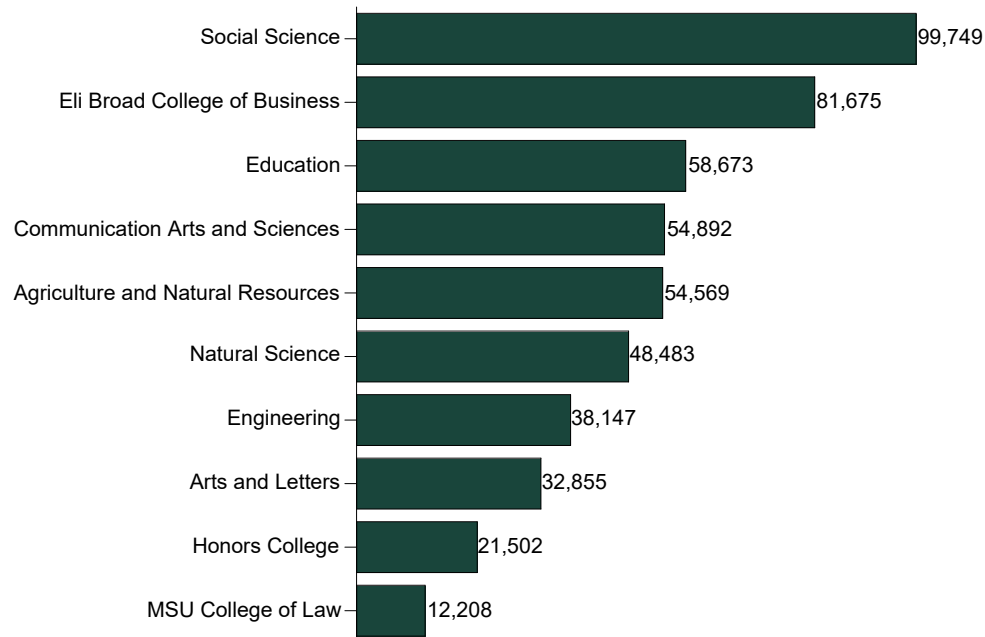

B13 - MSU Alumni Counts for External Reporting

As of Apr 7, 2021

Living Degreed Alumni by Unit

Top Ten Units

Living Degreed Alumni Counts by Unit

Agriculture and Natural Resources	54,569	Communication Arts and Sciences	54,892	Eli Broad College of Business	81,675
Arts and Letters	32,855	Education	58,673	Engineering	38,147

Note: MSU Alumni Counts include individuals who have obtained a degree from Michigan State University.

CONFIDENTIALITY This report is strictly confidential and is to be used exclusively by representatives of Michigan State University. Under no circumstances should this report or information contained therein be distributed, reprinted or reproduced in any form without the written consent of the university.