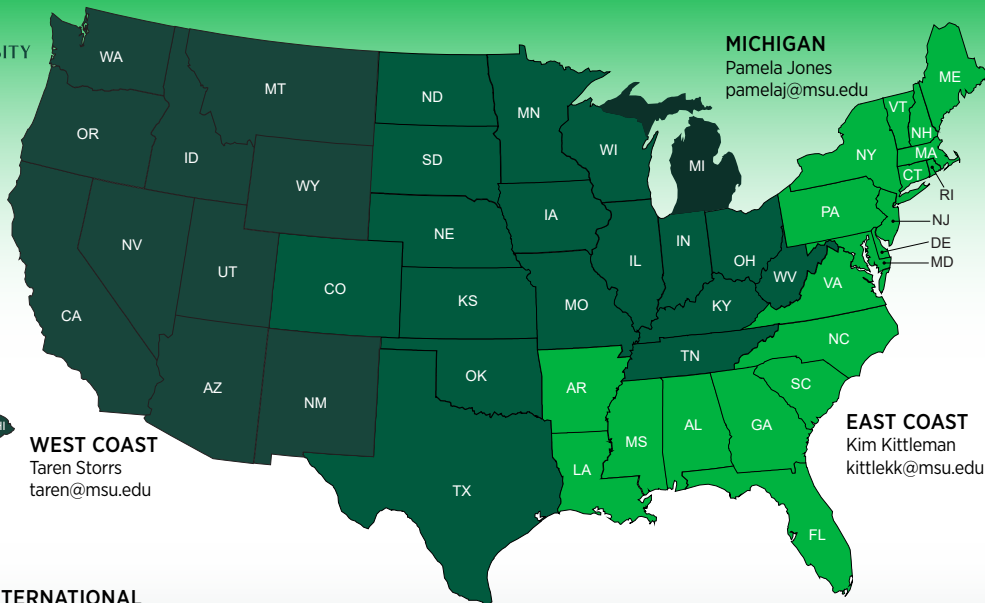

MSU Alumni  
MICHIGAN STATE UNIVERSITY

# REGIONAL ENAGEMENT DIRECTORS

**WEST COAST**  
Taren Storrs  
taren@msu.edu

**INTERNATIONAL**  
Xiaoyu (Skyin) Yin  
skyin@msu.edu

**MIDWEST & ROCKY MOUNTAIN**  
Alaina Miller  
mille518@msu.edu

**MICHIGAN**  
Pamela Jones  
pamelaj@msu.edu